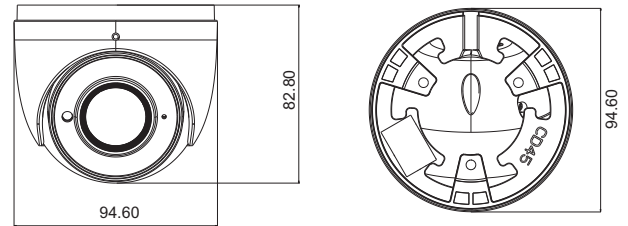

IR Distance	20 ~ 30 m
Ingress Protection	IP67
Others	
Power Supply	DC12V/PoE
Power Consumption	< 6W
Operating Environment	- 30 °C ~ 60 °C (-22°F~140°F) Humidity: less than 95 % (non-condensing)
Dimensions (mm)	Φ 94.6 × 82.8
Weight (net)	Approx. 0.47KG
Installation	Ceiling mounting (Wall mounting available with the junction box and bracket)

DIMENSIONS