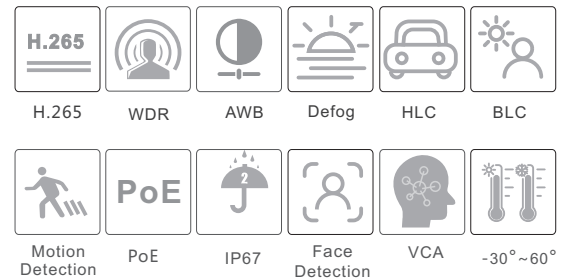

CAMERA

TD-9584E2

8MP Network IR Water-Proof Dome Camera

- 8MP (3840 × 2160) H.265 full real time coding
- Max.resolution: 3840 × 2160; ICR auto switch, true day / night
- 20 ~ 30m IR night view distance
- 3D DNR, true WDR, HLC, BLC, Smart IR and ROI coding
- One CVBS output; One MIC IN and one built-in MIC
- Built-in micro SD card slot, up to 128GB
- Hardware reset; DC12V/PoE power supply
- Support smart phone, iPad, remote monitoring
- IP67 ingress protection; Support three streams
- P2P function optional
- Support face detection
- Smart analytics (optional): object removal detection, abnormal video signal detection, line crossing detection, region intrusion detection, people intrusion detection, people counting detection, and crowd density detection