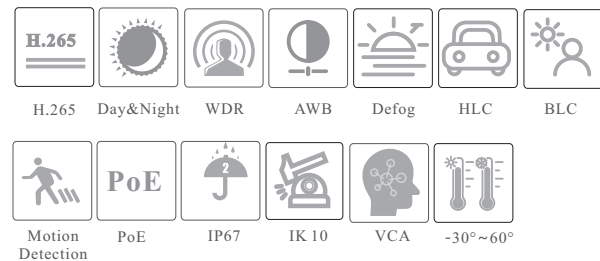

CAMERA

TD-9553E3B

5MP IR Water-Proof Dome Network Camera

- H.265+/H.265/H.264+/H.264/MJPEG coding
- Max. resolution: 2592 × 1944
- ICR auto switch, true day / night vision
- 30 ~ 50m IR night view distance
- Motorized zoom lens
- 3D DNR, true WDR, HLC, BLC, Defog, NIR, Smart IR and ROI coding
- Support image distortion correction
- Built-in micro SD card slot; up to 256GB
- DC12V/PoE power supply
- IP67 & IK10
- Support three streams
- Support remote monitoring by smart phones & tablet PCs with iOS and Android OS
- Intelligent analytics