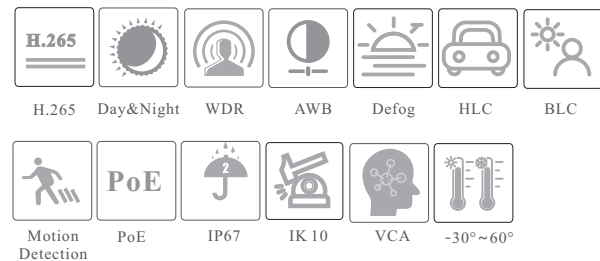

CAMERA

## 4MP IR Water-Proof Dome Network Camera

- Smart H.265/H.265+/H.265/Smart H.264/H.264+/H.264/MJPEG coding
- Max. resolution: 2592 × 1520
- ICR auto switch, true day / night vision
- 30 ~ 50m IR night view distance
- Motorized zoom lens
- 3D DNR, true WDR, HLC, BLC, Defog, NIR, Smart IR and ROI coding
- Support image distortion correction
- Built-in micro SD card slot; up to 256GB
- DC12V/PoE power supply
- IP67 & IK10
- Support three streams
- Support remote monitoring by smart phones & tablet PCs with iOS and Android OS
- Intelligent analytics