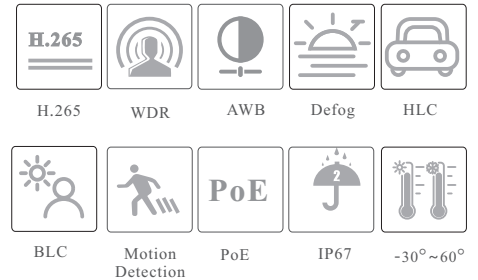

CAMERA

TD-9451S3A

5MP IR Water-proof Bullet Network Camera

- 5MP (2592 × 1944) H.265 coding
- Max.resolution: 2592 × 1944
- ICR auto switch, true day / night, ROI coding
- 3D DNR, digital WDR, HLC, BLC, defog
- 20~30m IR night view distance
- Built-in micro SD card slot, up to 128GB
- DC12V/PoE power supply
- IP 67 ingress protection
- Support three streams
- P2P function (optional)
- Support remote monitoring by smart phones & tablets with iOS and Android OS
- Intelligent analytics