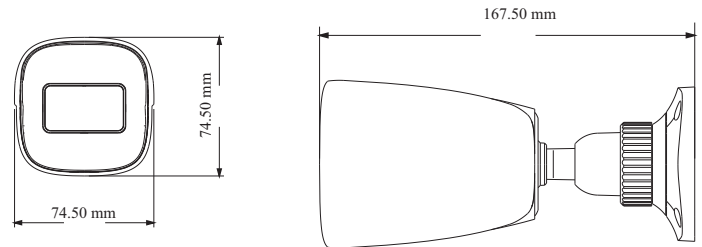

Others

Power Supply	DC12V/PoE
Power Consumption	< 5W
Operating Environment	- 30 °C ~ 60 °C (-22°F~140°F) Humidity: less than 95 % (non-condensing)
Dimensions (mm)	167.5 × 74.5 × 74.5
Weight (net)	Approx. 0.38KG
Installation	Ceiling mounting; Wall mounting
Certificate	CE, FCC
Environmental Protection	Directive EU RoHS, WEEE(2012/19/EU), directive 94/62/EC and REACH(EC1907/2006)

DIMENSIONS