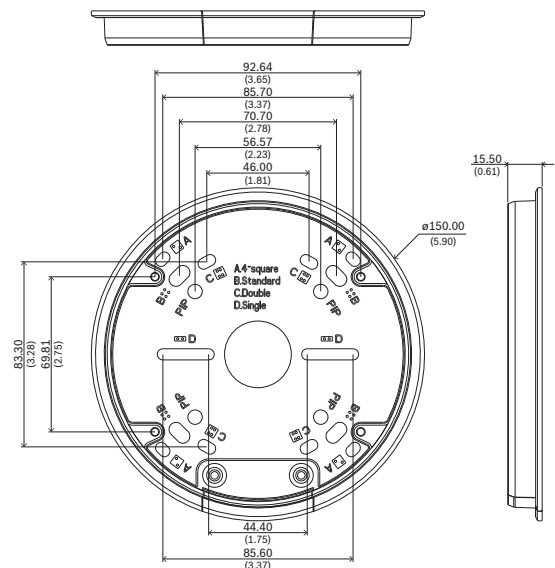

Installation/configuration notes

This accessory is a kit consisting of three parts:

- 1x Adapter base

Dimensions in mm (in.)

- 1x Conduit side entry
- 1x Dummy cover

Dimensions in mm (in.)

Parts included

Quantity	Component
1	Adapter base
1	Dummy cover
1	Conduit side entry
4	M4 T20 screw

Technical specifications

Dimension (Ø x H) (mm)	150 mm x 15.50 mm
Dimension (Ø x H) (in)	5.90 in. x 0.61 in.
Weight (g)	210 g
Weight (lb)	0.56 lb
Color in RAL	RAL 9003 Signal white
Material	Aluminum

Ordering information