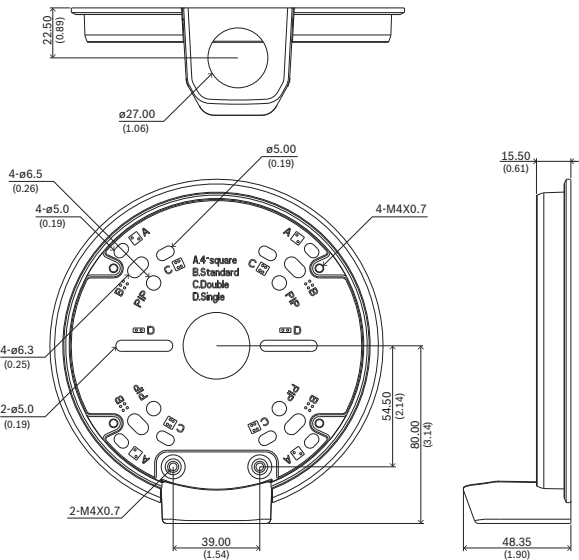

Installation/configuration notes

This accessory is a kit consisting of three parts:

- 1x Adapter base

Dimensions in mm (in.)

- 1x Conduit side entry
- 1x Dummy cover

Dimensions in mm (in.)

Parts included

Quantity	Component
1	Adapter base
1	Dummy cover
1	Conduit side entry
4	M4 T20 screw

Technical specifications

Dimension (Ø x H) (mm)	150 mm x 15.50 mm
Dimension (Ø x H) (in)	5.90 in. x 0.61 in.
Weight (g)	210 g
Weight (lb)	0.56 lb
Color in RAL	RAL 9003 Signal white
Material	Aluminum

Ordering information