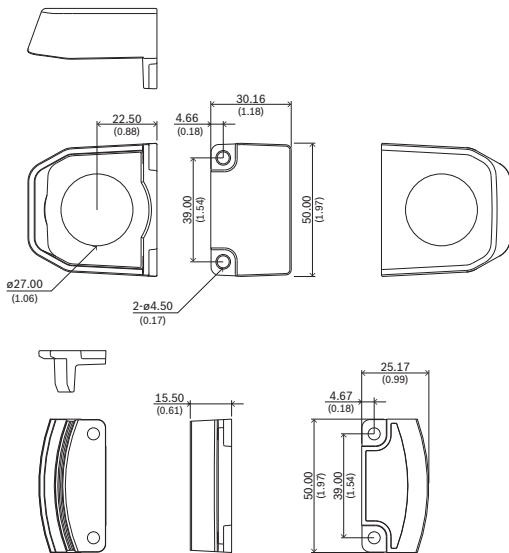

Installation/configuration notes

This accessory is a kit consisting of three parts:

- 1x Adapter base

Dimensions in mm (in.)

- 1x Conduit side entry
- 1x Dummy cover

Dimensions in mm (in.)

Parts included

Quantity	Component
1	Adapter base
1	Dummy cover
1	Conduit side entry
4	M4 T20 screw

Technical specifications

Dimension (Ø x H) (mm)	150 mm x 15.50 mm
Dimension (Ø x H) (in)	5.90 in. x 0.61 in.
Weight (g)	210 g
Weight (lb)	0.56 lb
Color in RAL	RAL 9003 Signal white
Material	Aluminum

Ordering information