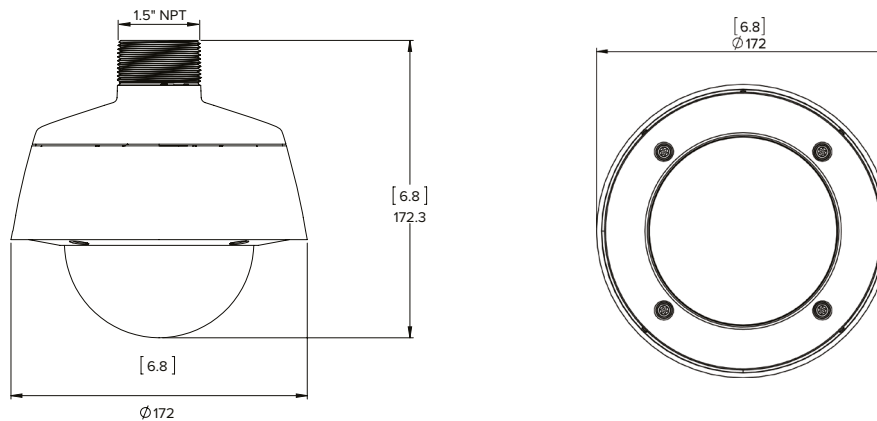

# Pendant Dome Camera

WITH NPT MOUNT

[X.X]	INCHES
X	MM