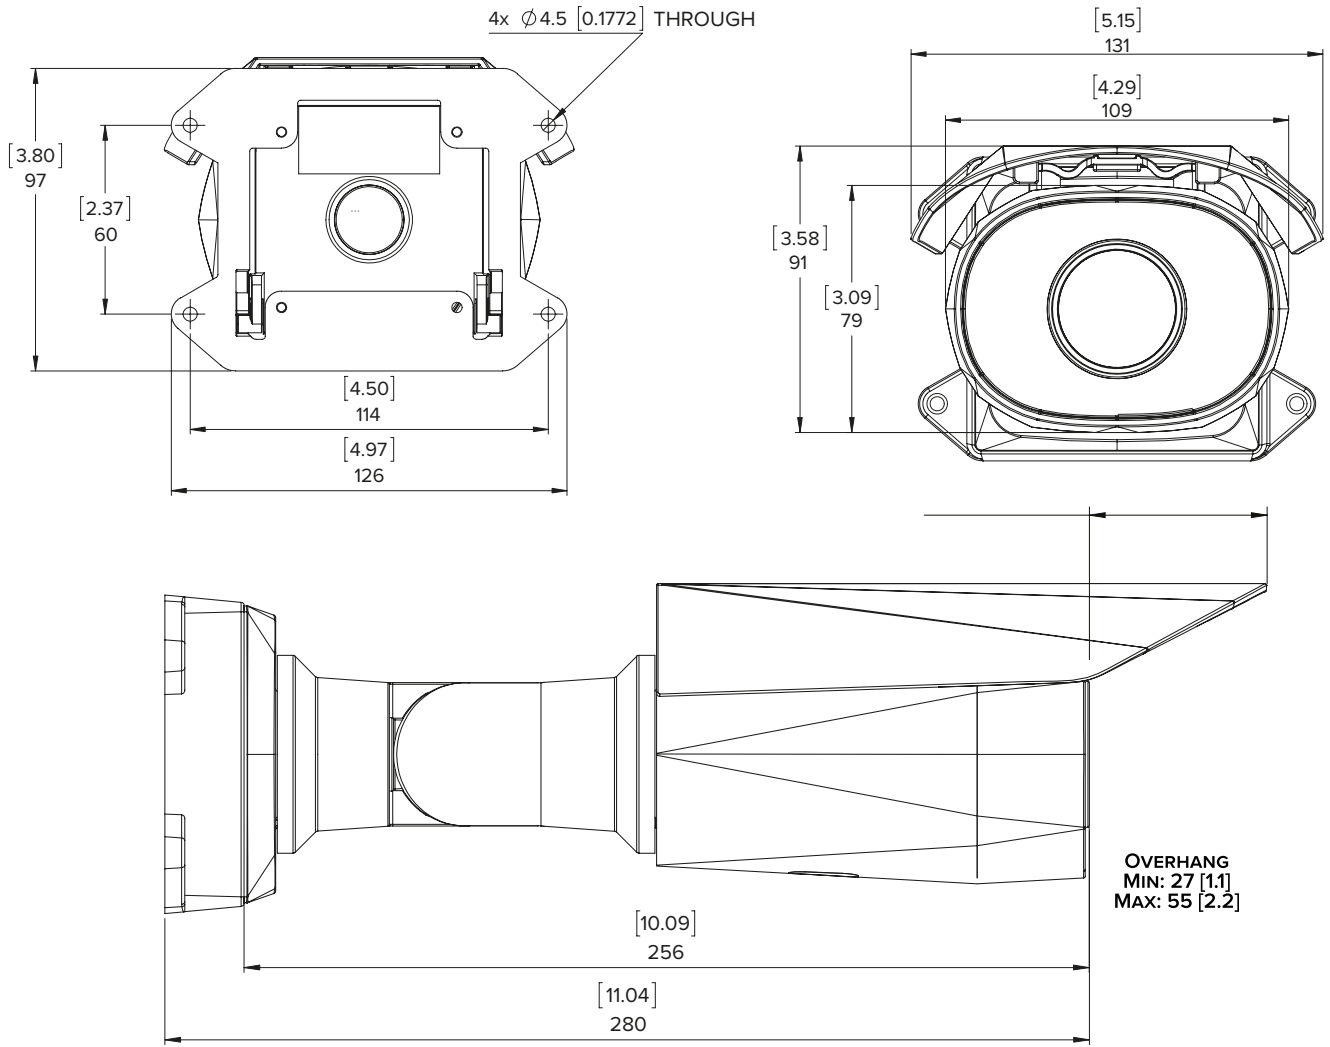

# Pendant Dome Camera

WITH NPT MOUNT

[X.X]	INCHES
X	MM

# Pendant Dome Camera

WITH WALL MOUNT

# Box Camera

# Bullet Camera

[X.X]	INCHES
X	MM