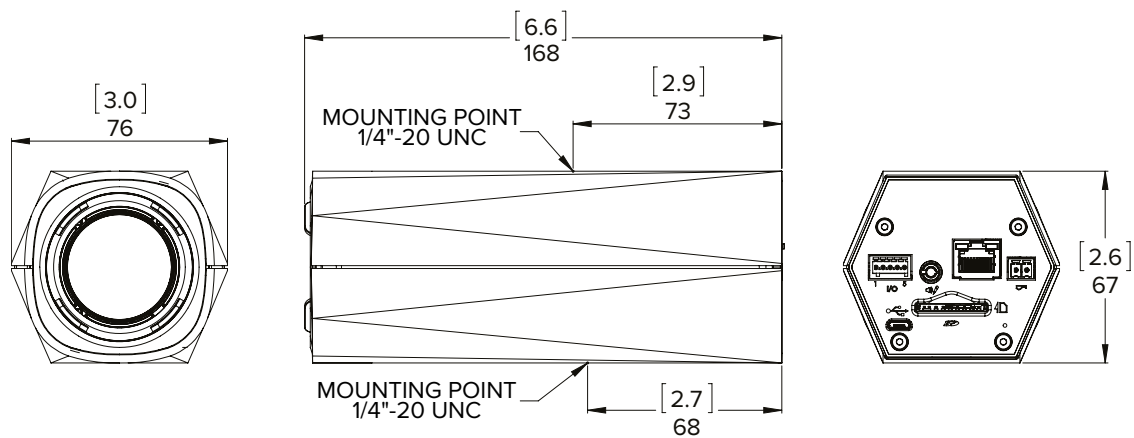

Pendant Dome Camera

WITH NPT MOUNT

[X.X]	INCHES
X	MM

Pendant Dome Camera

WITH WALL MOUNT

Box Camera