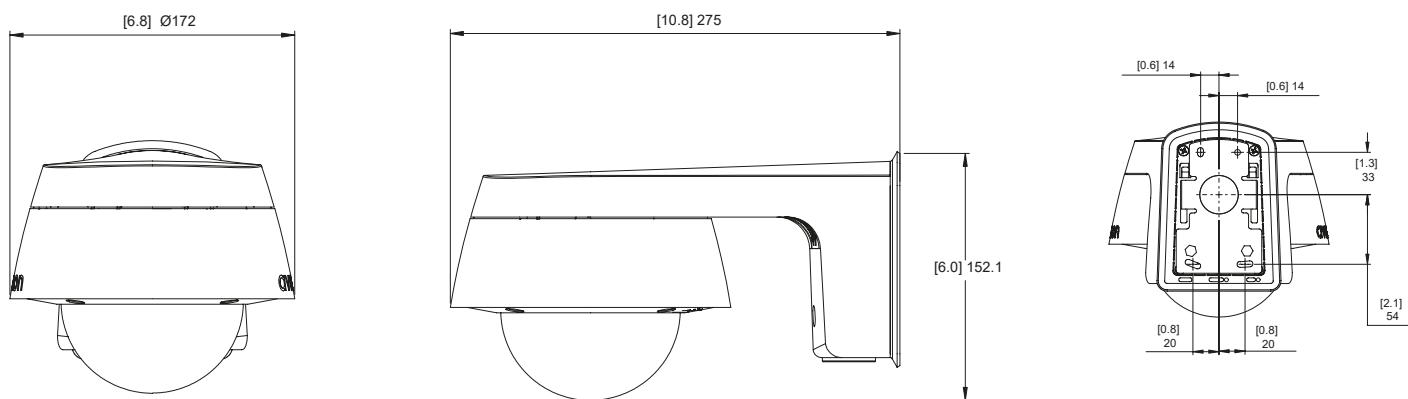

Pendant Dome Camera

WITH WALL MOUNT