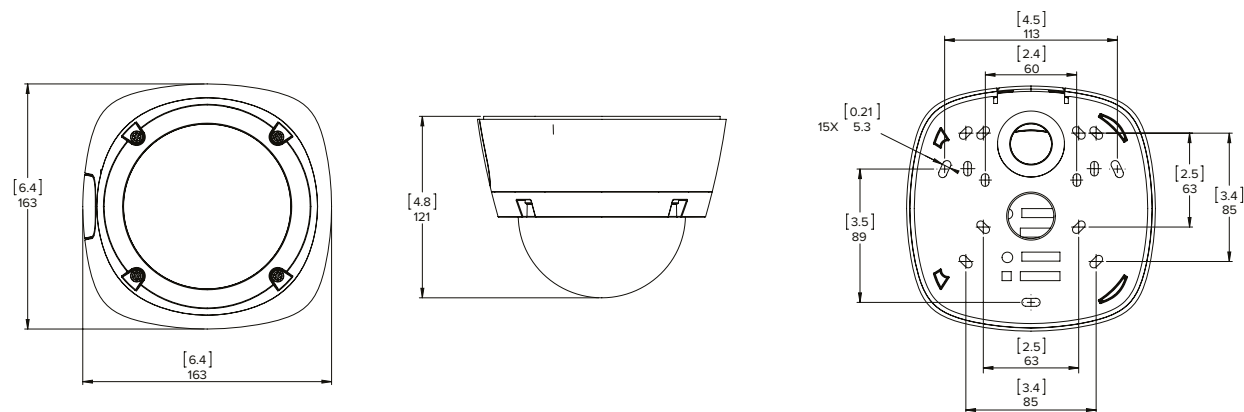

# Surface Mount Indoor Dome Camera

# In-Ceiling Dome Camera

# Pendant Dome Camera

WITH NPT MOUNT

[X.X]	INCHES
X	MM