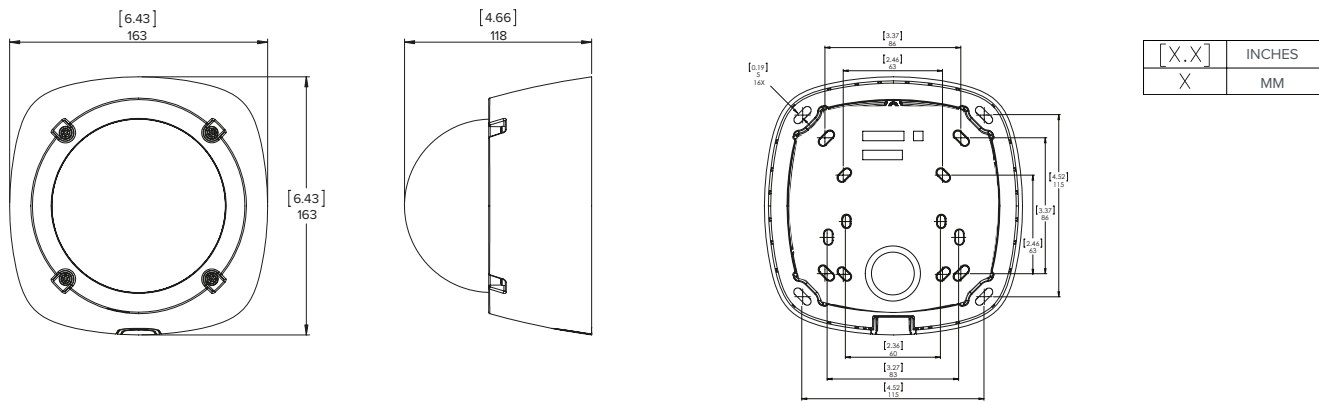

# Surface Mount Indoor Dome Camera

# In-Ceiling Dome Camera

# Pendant Dome Camera

WITH NPT MOUNT

[X.X]	INCHES
X	MM

# Bullet Camera

[X.X]	INCHES
X	MM