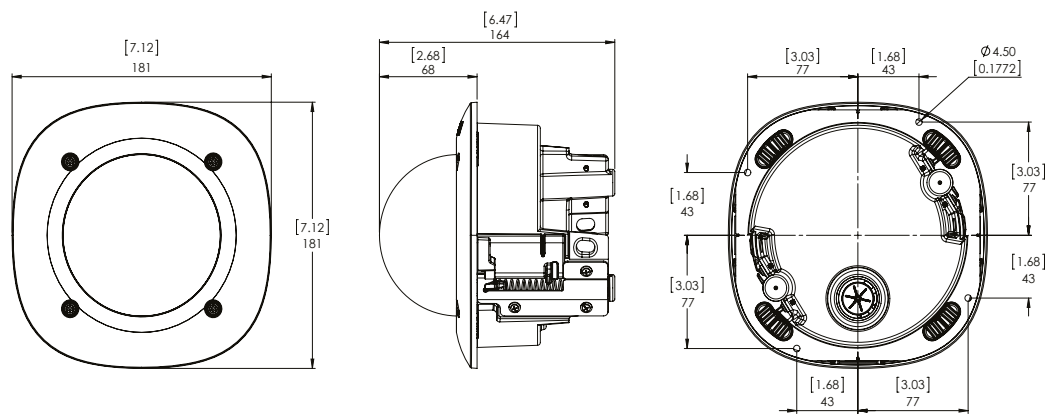

In-Ceiling Dome Camera