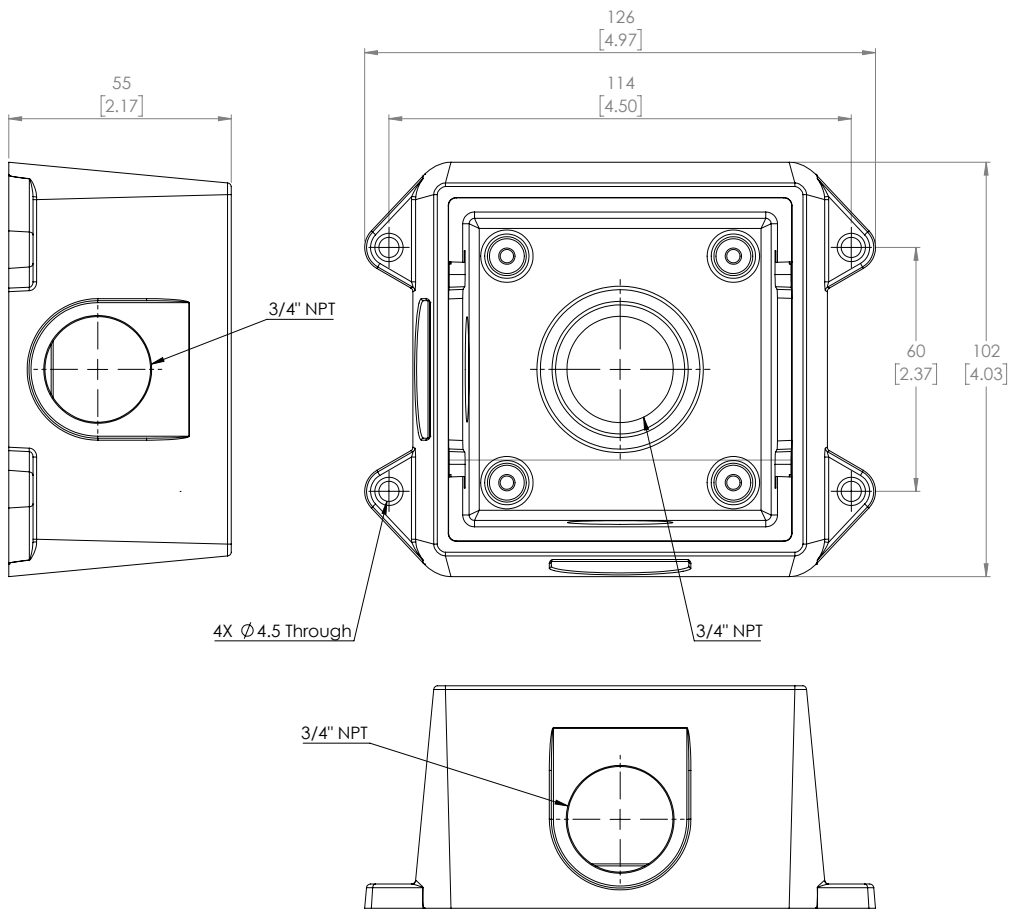

# 150300 - Bullet Camera Junction Box

|       |        |
|-------|--------|
| [X.X] | INCHES |
| X     | MM     |

## BO-JCT-BOX 150300

Junction box for the select Bullet Cameras

Weight: 0.59 kg (1.30 lbs)

Finish: Powder coated aluminum, RAL 9003

- Low profile junction box specifically designed to fit with select Bullet Cameras
- Offers 2x 3/4" NPT cable entry holes for cable connections
- Meets IP66 weather rating
- Compatible with: UX-BO Bullet cameras, BX-BO Bullet cameras, SP Thermal cameras